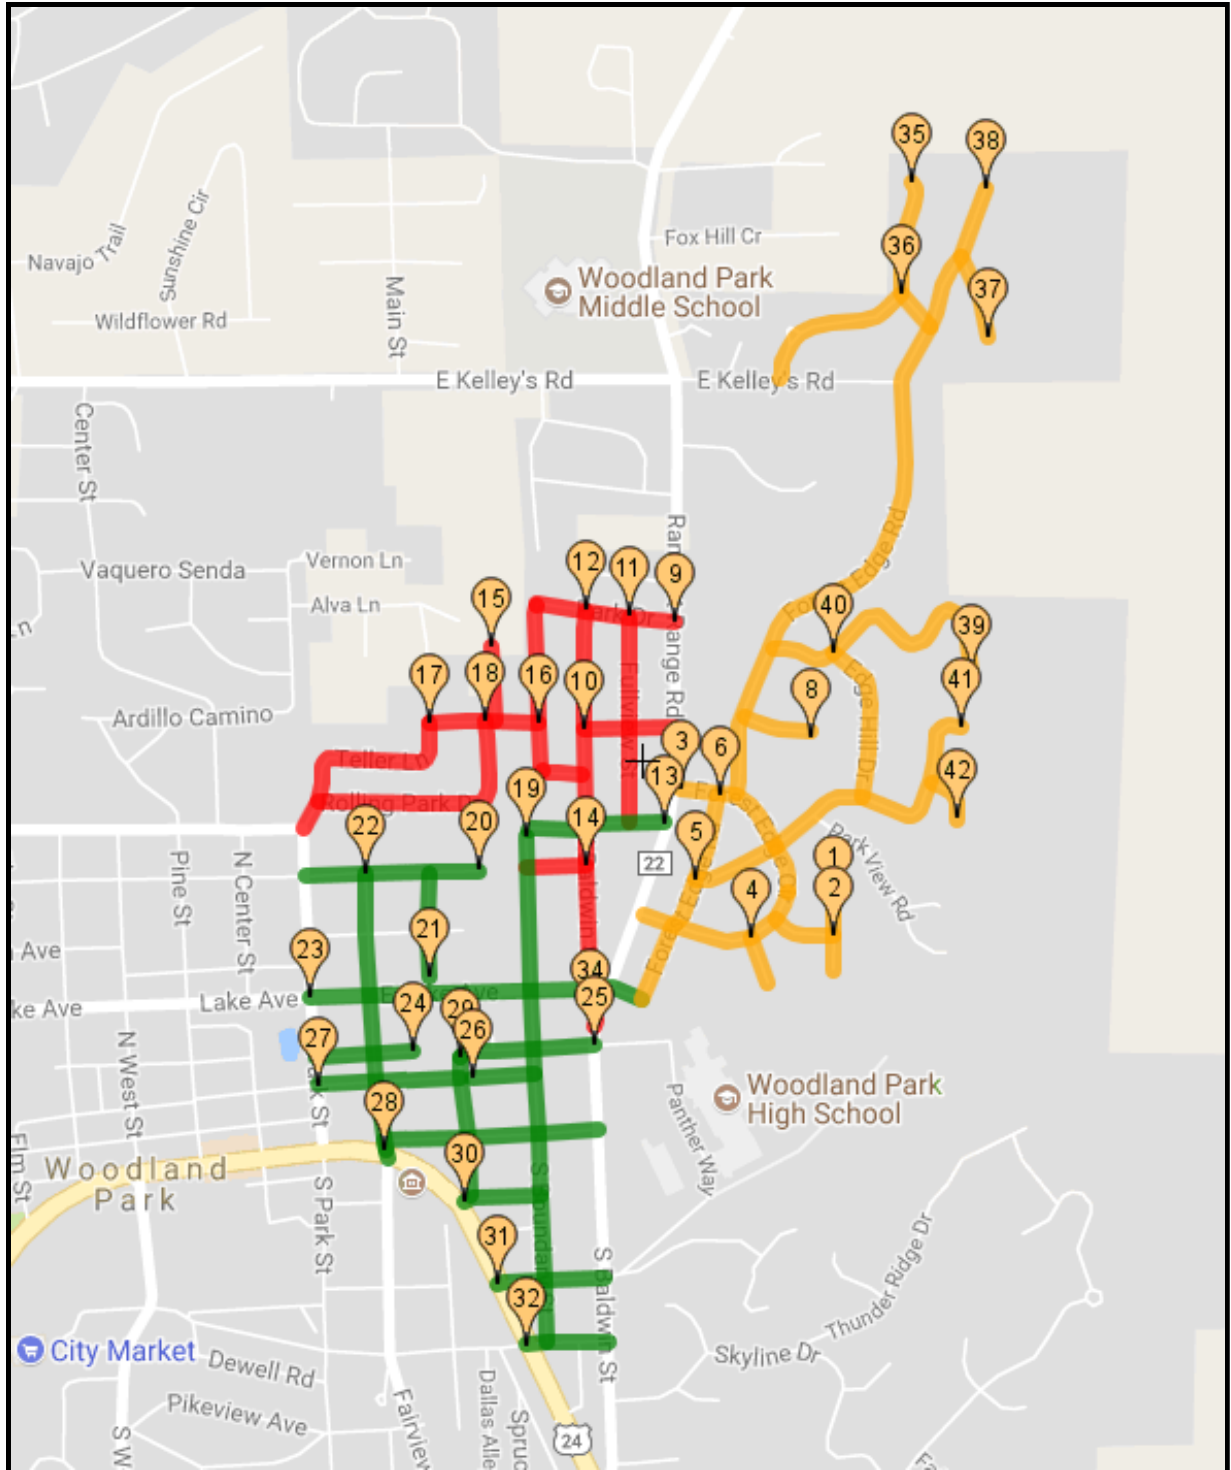

A-ONE  
CHIPSEAL

ROCKY MOUNTAIN  
PAVEMENT

# Town of Woodland Park 2017 Chipseal Project

 - Day 1

 - Day 2

 - Day 3